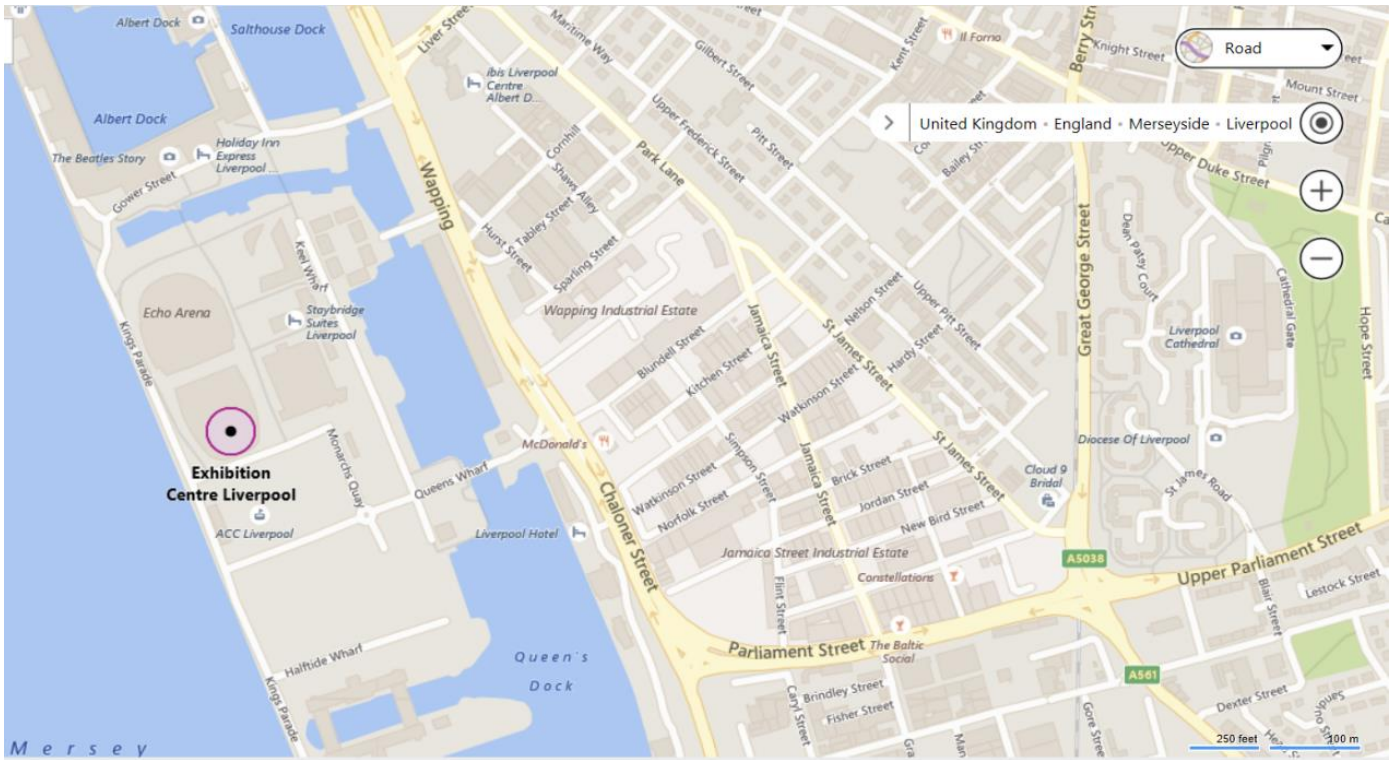

LIVERPOOL 12-28 JUNE

Exhibition Centre Liverpool Kings Dock, Liverpool, L3 4FP, UK

Getting there

BY PLANE

[Liverpool John Lennon Airport](#)

One of the UK's longest established operational airports. Liverpool John Lennon Airport is situated seven miles South East of Liverpool City Centre near to the River Mersey.

Train

Liverpool South Parkway is the closest rail station to Liverpool **John Lennon Airport** and is located approximately 2 miles from the airport itself.

For the three weeks of the 2018 International Business Festival, Liverpool South Parkway station will act as the main Liverpool terminus for intercity train travel.

BY CAR/ TAXI

Exhibition Centre Liverpool is a 20-minute walk from Lime Street through the city centre or a short taxi ride. You can also transfer at Lime Street onto the underground Wirral Line trains to James Street station (10 minute walk) or catch the CityLink Route C4 (7am – 8pm) directly to Exhibition Centre Liverpool.

● Exhibition Centre Liverpool, Kings Dock, Liverpool L3 4FP

26 min (8.6 mi) via A561

○ Manchester Airport (MAN) Manchester

● Exhibition Centre Liverpool, Kings Dock, Liverpool L3 4FP

1 h 1 min (36.1 mi) via M56 and M6