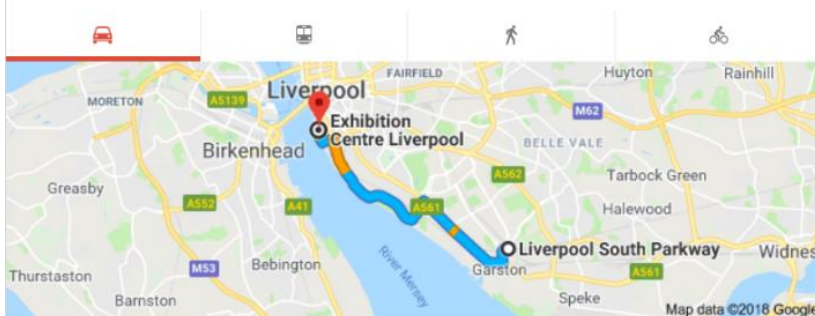

1 h 1 min (36.1 mi) via M56 and M6

○ Liverpool South Parkway, Liverpool L19 5PH

● Exhibition Centre Liverpool, Kings Dock, Liverpool L3 4FP