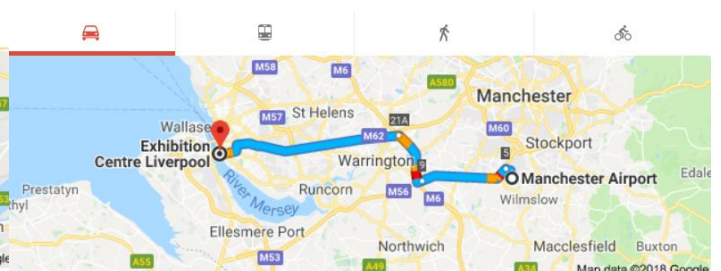

Four local Mersey rail services an hour will run from Liverpool South Parkway connecting passengers to Liverpool city centre in less than 15 minutes.

Exhibition Centre Liverpool is just two hours from London via direct train services. Regional and local rail connections bring us within easy reach to the North West and nearby regions. From Lime Street Station, we are just a short taxi journey away.

BY CAR/ TAXI

Exhibition Centre Liverpool is a 20-minute walk from Lime Street through the city centre or a short taxi ride. You can also transfer at Lime Street onto the underground Wirral Line trains to James Street station (10 minute walk) or catch the CityLink Route C4 (7am – 8pm) directly to Exhibition Centre Liverpool.

If travelling from outside Merseyside, your ticket includes an underground journey across Liverpool to James Street station from Lime Street station

○ Liverpool John Lennon Airport, Speke Hall Ave, Speke, Liverpool L24 1YD

● Exhibition Centre Liverpool, Kings Dock, Liverpool L3 4FP

26 min (8.6 mi) via A561

○ Manchester Airport (MAN) Manchester

● Exhibition Centre Liverpool, Kings Dock, Liverpool L3 4FP

1 h 1 min (36.1 mi) via M56 and M6