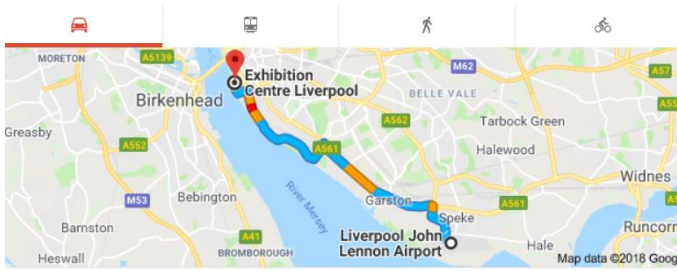

Four local Mersey rail services an hour will run from Liverpool South Parkway connecting passengers to Liverpool city centre in less than 15 minutes.

Exhibition Centre Liverpool is just two hours from London via direct train services. Regional and local rail connections bring us within easy reach to the North West and nearby regions. From Lime Street Station, we are just a short taxi journey away.

National Express 55-minute ride from **Manchester airport** disembark at **Liverpool one stop** closest National express stop to the Liverpool Exhibition centre

Please be aware that Lime Street Train station will be closed but shuttles and coaches will still run near station.

BY CAR/ TAXI

Exhibition Centre Liverpool is a 20-minute walk from Lime Street through the city centre or a short taxi ride. You can also transfer at Lime Street onto the underground Wirral Line trains to James Street station (10 minute walk) or catch the CityLink Route C4 (7am – 8pm) directly to Exhibition Centre Liverpool.

● Exhibition Centre Liverpool, Kings Dock, Liverpool L3 4FP

26 min (8.6 mi) via A561

○ Manchester Airport (MAN) Manchester

● Exhibition Centre Liverpool, Kings Dock, Liverpool L3 4FP

1 h 1 min (36.1 mi) via M56 and M6